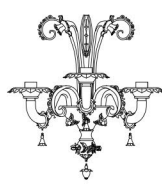

50
19 5/8"

HALO/LED
E 14
3 x MAX 46W

48
18 7/8"

IP 20 CE ⊕

6,50 Kg
0,084 m³

7065 K6+8